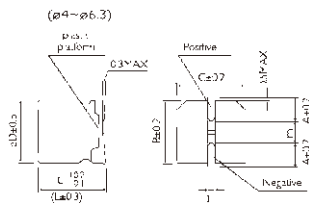

Surface Mount Aluminum Electrolytic

CA Series

FEATURE

For General Purposes Series with 85°C 2000 Hours

Suitable for AV (TV, Video, Audio), Personal Computer, Home Appliance

MARKING

RoHS
COMPLIANT

Unit : mm

DIMENSIONS

SIZE CODE	D ϕ	L	A	H	I	W	P	K
B	4.0	5.4	4.3	5.5 Max.	1.8	0.65 \pm 0.1	1.0	0.35 $^{+0.15}_{-0.20}$
C	5.0	5.4	5.3	6.5 Max.	2.2	0.65 \pm 0.1	1.5	0.35 $^{+0.15}_{-0.20}$
D	6.3	5.4	6.6	7.8 Max.	2.6	0.65 \pm 0.1	2.2	0.35 $^{+0.15}_{-0.20}$
E	8.0	6.5	8.3	9.4 Max.	3.4	0.65 \pm 0.1	2.2	0.35 $^{+0.15}_{-0.20}$
F	8.0	10.5	8.3	10.0 Max.	3.4	0.90 \pm 0.2	3.1	0.70 \pm 0.20
G	10.0	10.5	10.3	12.0 Max.	3.5	0.90 \pm 0.2	4.6	0.70 \pm 0.20
H	6.3	7.7	6.6	0.8 Max.	2.6	0.65 \pm 0.1	2.2	0.35 $^{+0.15}_{-0.20}$