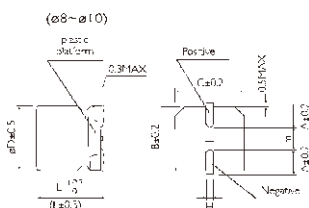

Surface Mount Aluminum Electrolytic

CA Series

FEATURE

For General Purposes Series with 85°C 2000 Hours

Suitable for AV (TV, Video, Audio), Personal Computer, Home Appliance

MARKING

RoHS
COMPLIANT

Unit : mm

DIMENSIONS

SIZE CODE	D ϕ	L	A	H	I	W	P	K
B	4.0	5.4	4.3	5.5 Max.	1.8	0.65 \pm 0.1	1.0	0.35 $^{+0.15}_{-0.20}$
C	5.0	5.4	5.3	6.5 Max.	2.2	0.65 \pm 0.1	1.5	0.35 $^{+0.15}_{-0.20}$
D	6.3	5.4	6.6	7.8 Max.	2.6	0.65 \pm 0.1	2.2	0.35 $^{+0.15}_{-0.20}$
E	8.0	6.5	8.3	9.4 Max.	3.4	0.65 \pm 0.1	2.2	0.35 $^{+0.15}_{-0.20}$
F	8.0	10.5	8.3	10.0 Max.	3.4	0.90 \pm 0.2	3.1	0.70 \pm 0.20
G	10.0	10.5	10.3	12.0 Max.	3.5	0.90 \pm 0.2	4.6	0.70 \pm 0.20
H	6.3	7.7	6.6	0.8 Max.	2.6	0.65 \pm 0.1	2.2	0.35 $^{+0.15}_{-0.20}$