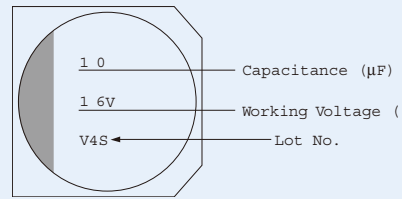

Surface Mount Aluminum Electrolytic

CA Series

FEATURE

For General Purposes Series with 85°C 2000 Hours

Suitable for AV (TV, Video, Audio), Personal Computer, Home Appliance

MARKING

RoHS
COMPLIANT

Unit : mm

DIMENSIONS

SIZE CODE	D ϕ	L	A	H	I	W	P	K
B	4.0	5.4	4.3	5.5 Max.	1.8	0.65 \pm 0.1	1.0	0.35 $^{+0.15}_{-0.20}$
C	5.0	5.4	5.3	6.5 Max.	2.2	0.65 \pm 0.1	1.5	0.35 $^{+0.15}_{-0.20}$
D	6.3	5.4	6.6	7.8 Max.	2.6	0.65 \pm 0.1	2.2	0.35 $^{+0.15}_{-0.20}$
E	8.0	6.5	8.3	9.4 Max.	3.4	0.65 \pm 0.1	2.2	0.35 $^{+0.15}_{-0.20}$
F	8.0	10.5	8.3	10.0 Max.	3.4	0.90 \pm 0.2	3.1	0.70 \pm 0.20
G	10.0	10.5	10.3	12.0 Max.	3.5	0.90 \pm 0.2	4.6	0.70 \pm 0.20
H	6.3	7.7	6.6	0.8 Max.	2.6	0.65 \pm 0.1	2.2	0.35 $^{+0.15}_{-0.20}$