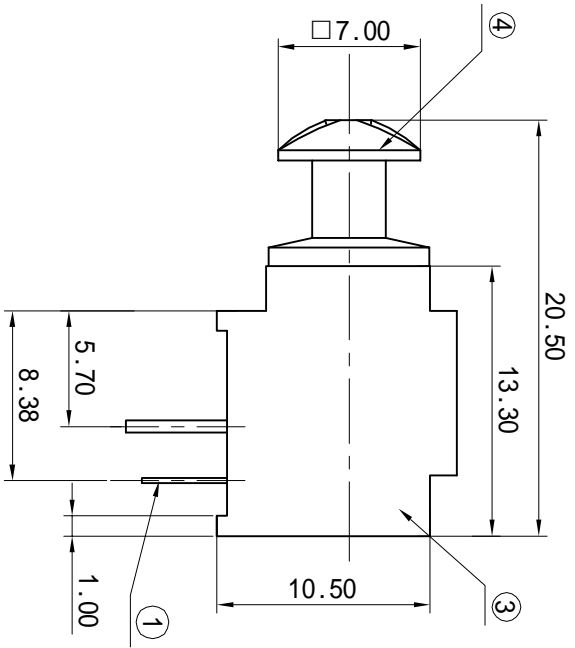

ALLOWANCE	
UNDER 3	± 0.1
3 TO 6	± 0.15
6 TO 15	± 0.2
15 TO 50	± 0.25
50 OVER	± 0.3

NO.	PART NAME	MATERIAL	QTY	FINISHING
4	COVER	PBT-G30	1	BLACK
3	HOUSE	PBT-G30	1	BLACK
2	TERMINAL	φ 0.6 磷铜丝	2	CuSn
1	FDD1	进口	1	

MODEL NO	EQ-05	ALLOWANCE:	DRAWN BY:
TYPE	光纤连接器	UNIT: mm	CHECKED BY:
MATERIAL NO.:		SCALE:	APPROVED BY:
PROJECTION		ZHENGWEI INDUSTRY (HK) CO., LIMITED	