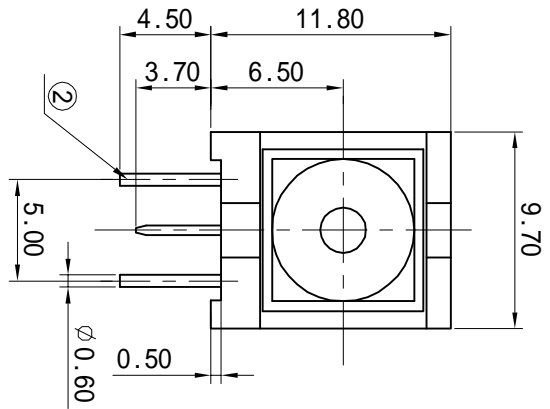

ALLOWANCE	
UNDER 3	± 0.1
3 TO 6	± 0.15
6 TO 15	± 0.2
15 TO 50	± 0.25
50 OVER	± 0.3

NO.	PART NAME	MATERIAL	QTY	FINISHING
4	COVER	PBT-G30	1	BLACK
3	HOUSE	PBT-G30	1	BLACK
2	TERMINAL	φ 0.6 磷铜丝	2	CuSn
1	FDD1	进口	1	

MODEL NO	EQ-05	ALLOWANCE:	DRAWN BY:
TYPE	光纤连接器	UNIT: mm	CHECKED BY:
MATERIAL NO.:		SCALE:	APPROVED BY:
PROJECTION		ZHENGWEI INDUSTRY (HK) CO., LIMITED	