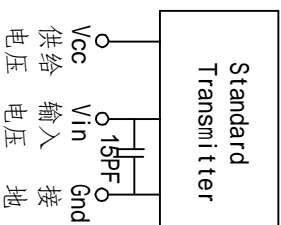

ALLOWANCE	
UNDER 3	± 0.1
3 TO 6	± 0.15
6 TO 15	± 0.2
15 TO 50	± 0.25
50 OVER	± 0.3

NO.	PART NAME	MATERIAL	QTY	FINISHING
4	COVER	PBT-G30	1	BLACK
3	HOUSE	PBT-G30	1	BLACK
2	TERMINAL	φ 0.6 磷铜丝	2	CuSn
1	FDD1	进口	1	

MODEL NO	EQ-05	ALLOWANCE:	DRAWN BY:
TYPE	光纤连接器	UNIT: mm	CHECKED BY:
MATERIAL NO.:		SCALE:	APPROVED BY:
PROJECTION		ZHENGWEI INDUSTRY (HK) CO., LIMITED	