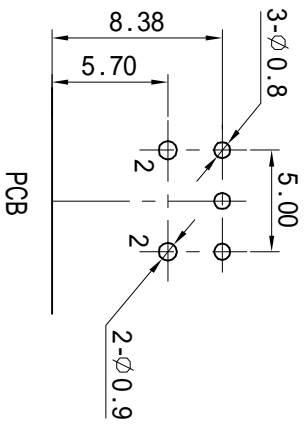

ALLOWANCE	
UNDER 3	± 0.1
3 TO 6	± 0.15
6 TO 15	± 0.2
15 TO 50	± 0.25
50 OVER	± 0.3

NO.	PART NAME	MATERIAL	QTY	FINISHING
4	COVER	PBT-G30	1	BLACK
3	HOUSE	PBT-G30	1	BLACK
2	TERMINAL	φ 0.6 磷铜丝	2	CuSn
1	FDD1	进口	1	

MODEL NO	EQ-05	ALLOWANCE:	DRAWN BY:
TYPE	光纤连接器	UNIT: mm	CHECKED BY:
MATERIAL NO.:		SCALE:	APPROVED BY:
PROJECTION		ZHENGWEI INDUSTRY (HK) CO., LIMITED	